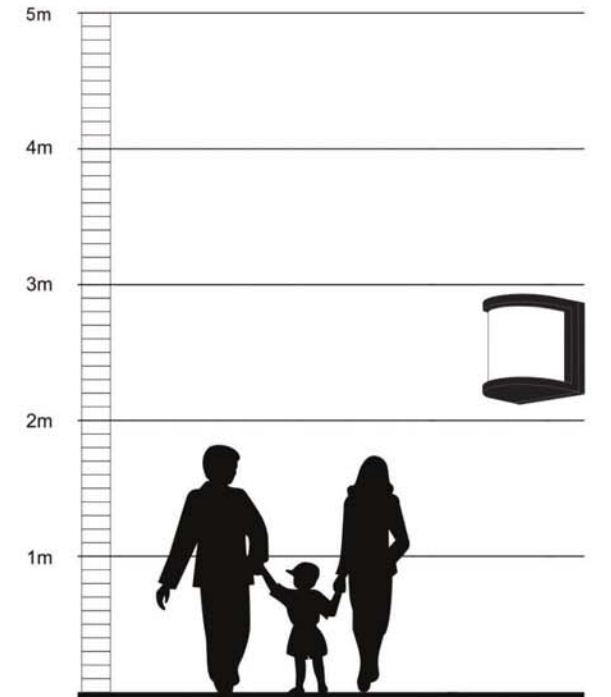

IP 65

Kod	Ankaraj
22	

KOD	DUY	LED	IP
CELSO18	TC-TELI 18W TWO SIDES		65
CELSO60	LAMP 60W TWO SIDES		65
CELSO18	TC-TELI 18W ONE SIDES		65
CELSO60	LAMP 60W ONE SIDES		65